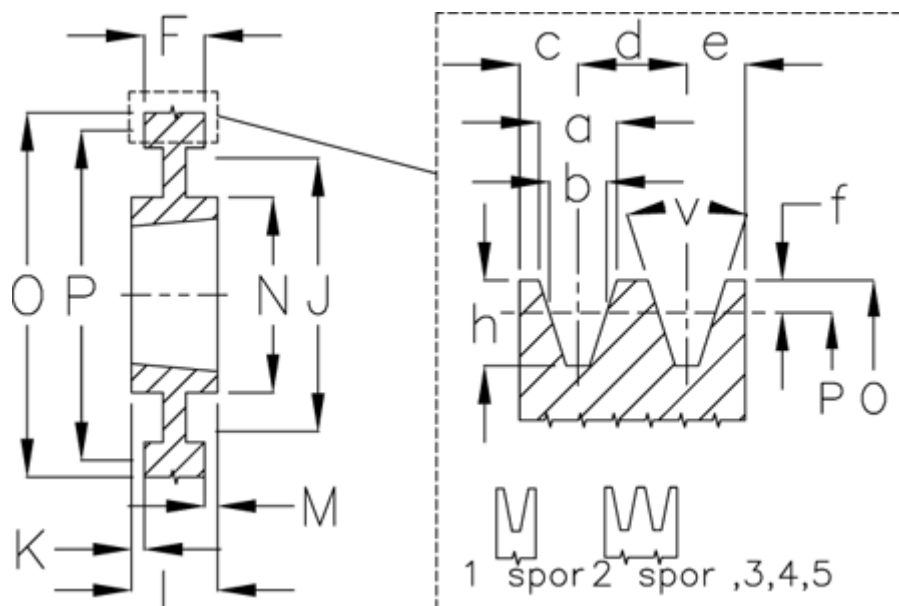

Article number: 604111030004

Description: V-belt pulley SPB 300/4 TL3535

Measures

a	= 16.3	F	= 82	Number of ribs	= 4
b	= 14.0	For bush	= 3535	O	= 307.0
Bush ζ max	= 90	h	= 17.5	P	= 300
c	= 12.5	J	= 257	Type	= SPB
d	= 19.0	K	= -	v	= 38 grader
e	= 12.5	L	= 89		
E	= 25	m	= 7.0		
f	= 3.5	N	= 175		